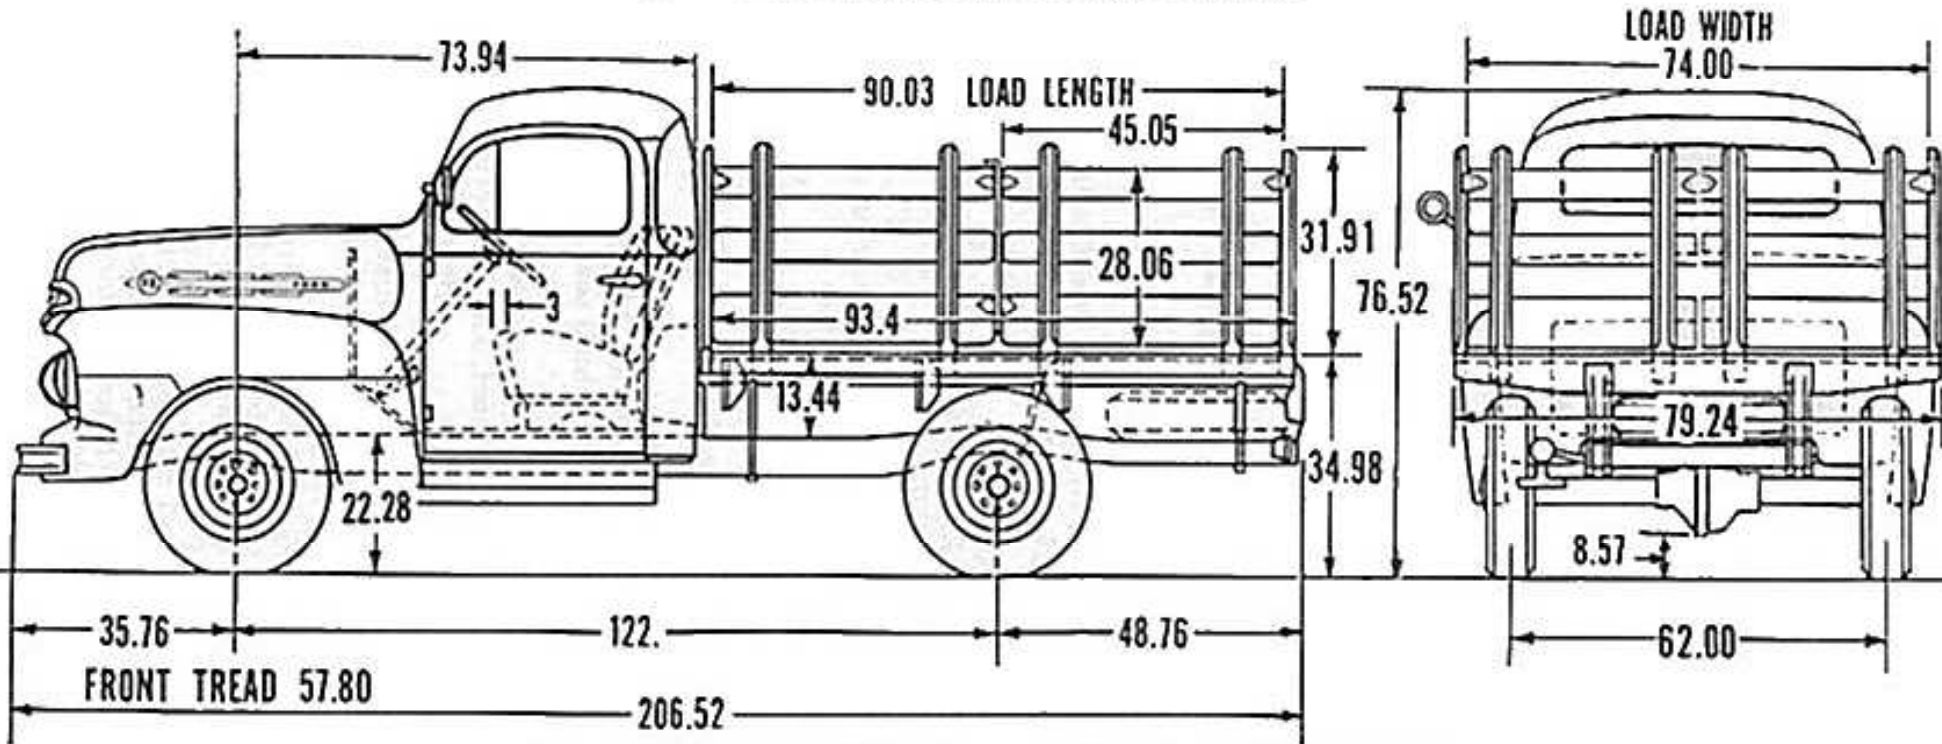

7½-Ft. Platform and Stake

ALL DIMENSIONS WITH 7.50—16 6-P.R. TIRES (LOADED)